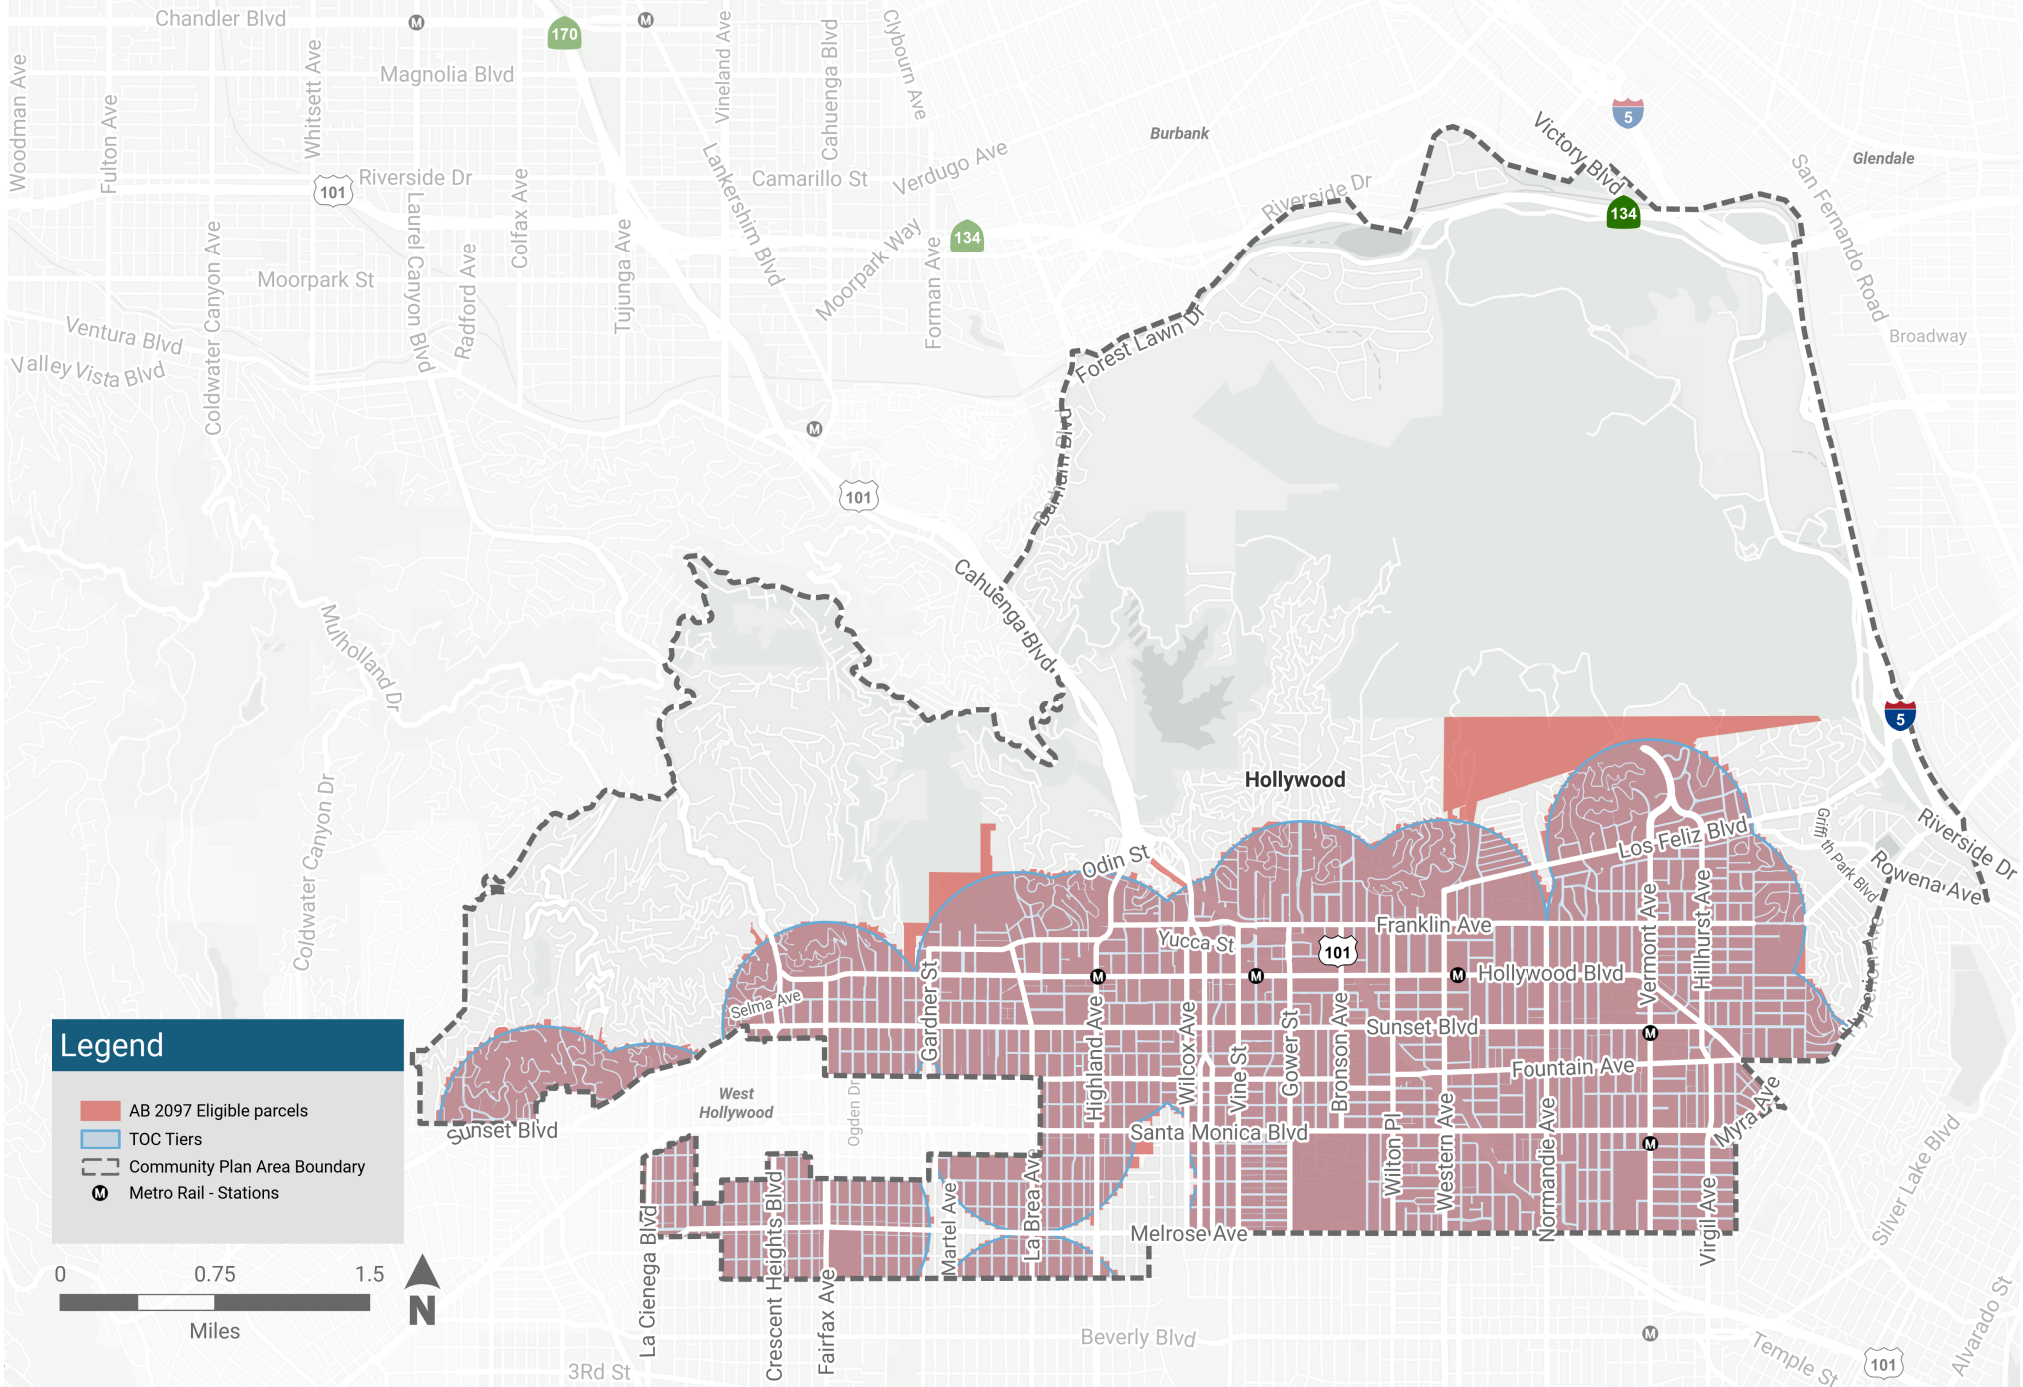

# Hollywood Community Plan Area

## AB 2097 Eligible Parcels

**Legend**

- AB 2097 Eligible parcels
- TOC Tiers
- Community Plan Area Boundary
- Metro Rail - Stations